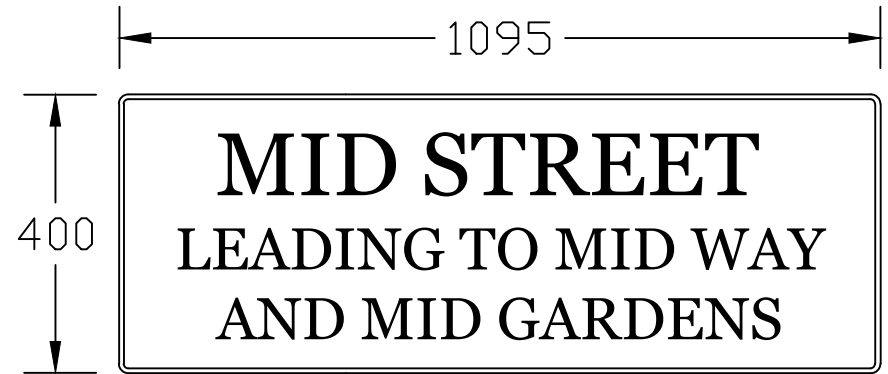

90mm LETTERS

90mm and 60mm LETTERS

Notes:-

Letters to be 90mm or 60mm high
'Georgia' typeface to be used for text.

Reproduced by permission of Ordnance Survey on behalf of
HMSO. © Crown copyright and database right (2009).
All rights reserved.
Ordnance Survey Licence Number 100023416.