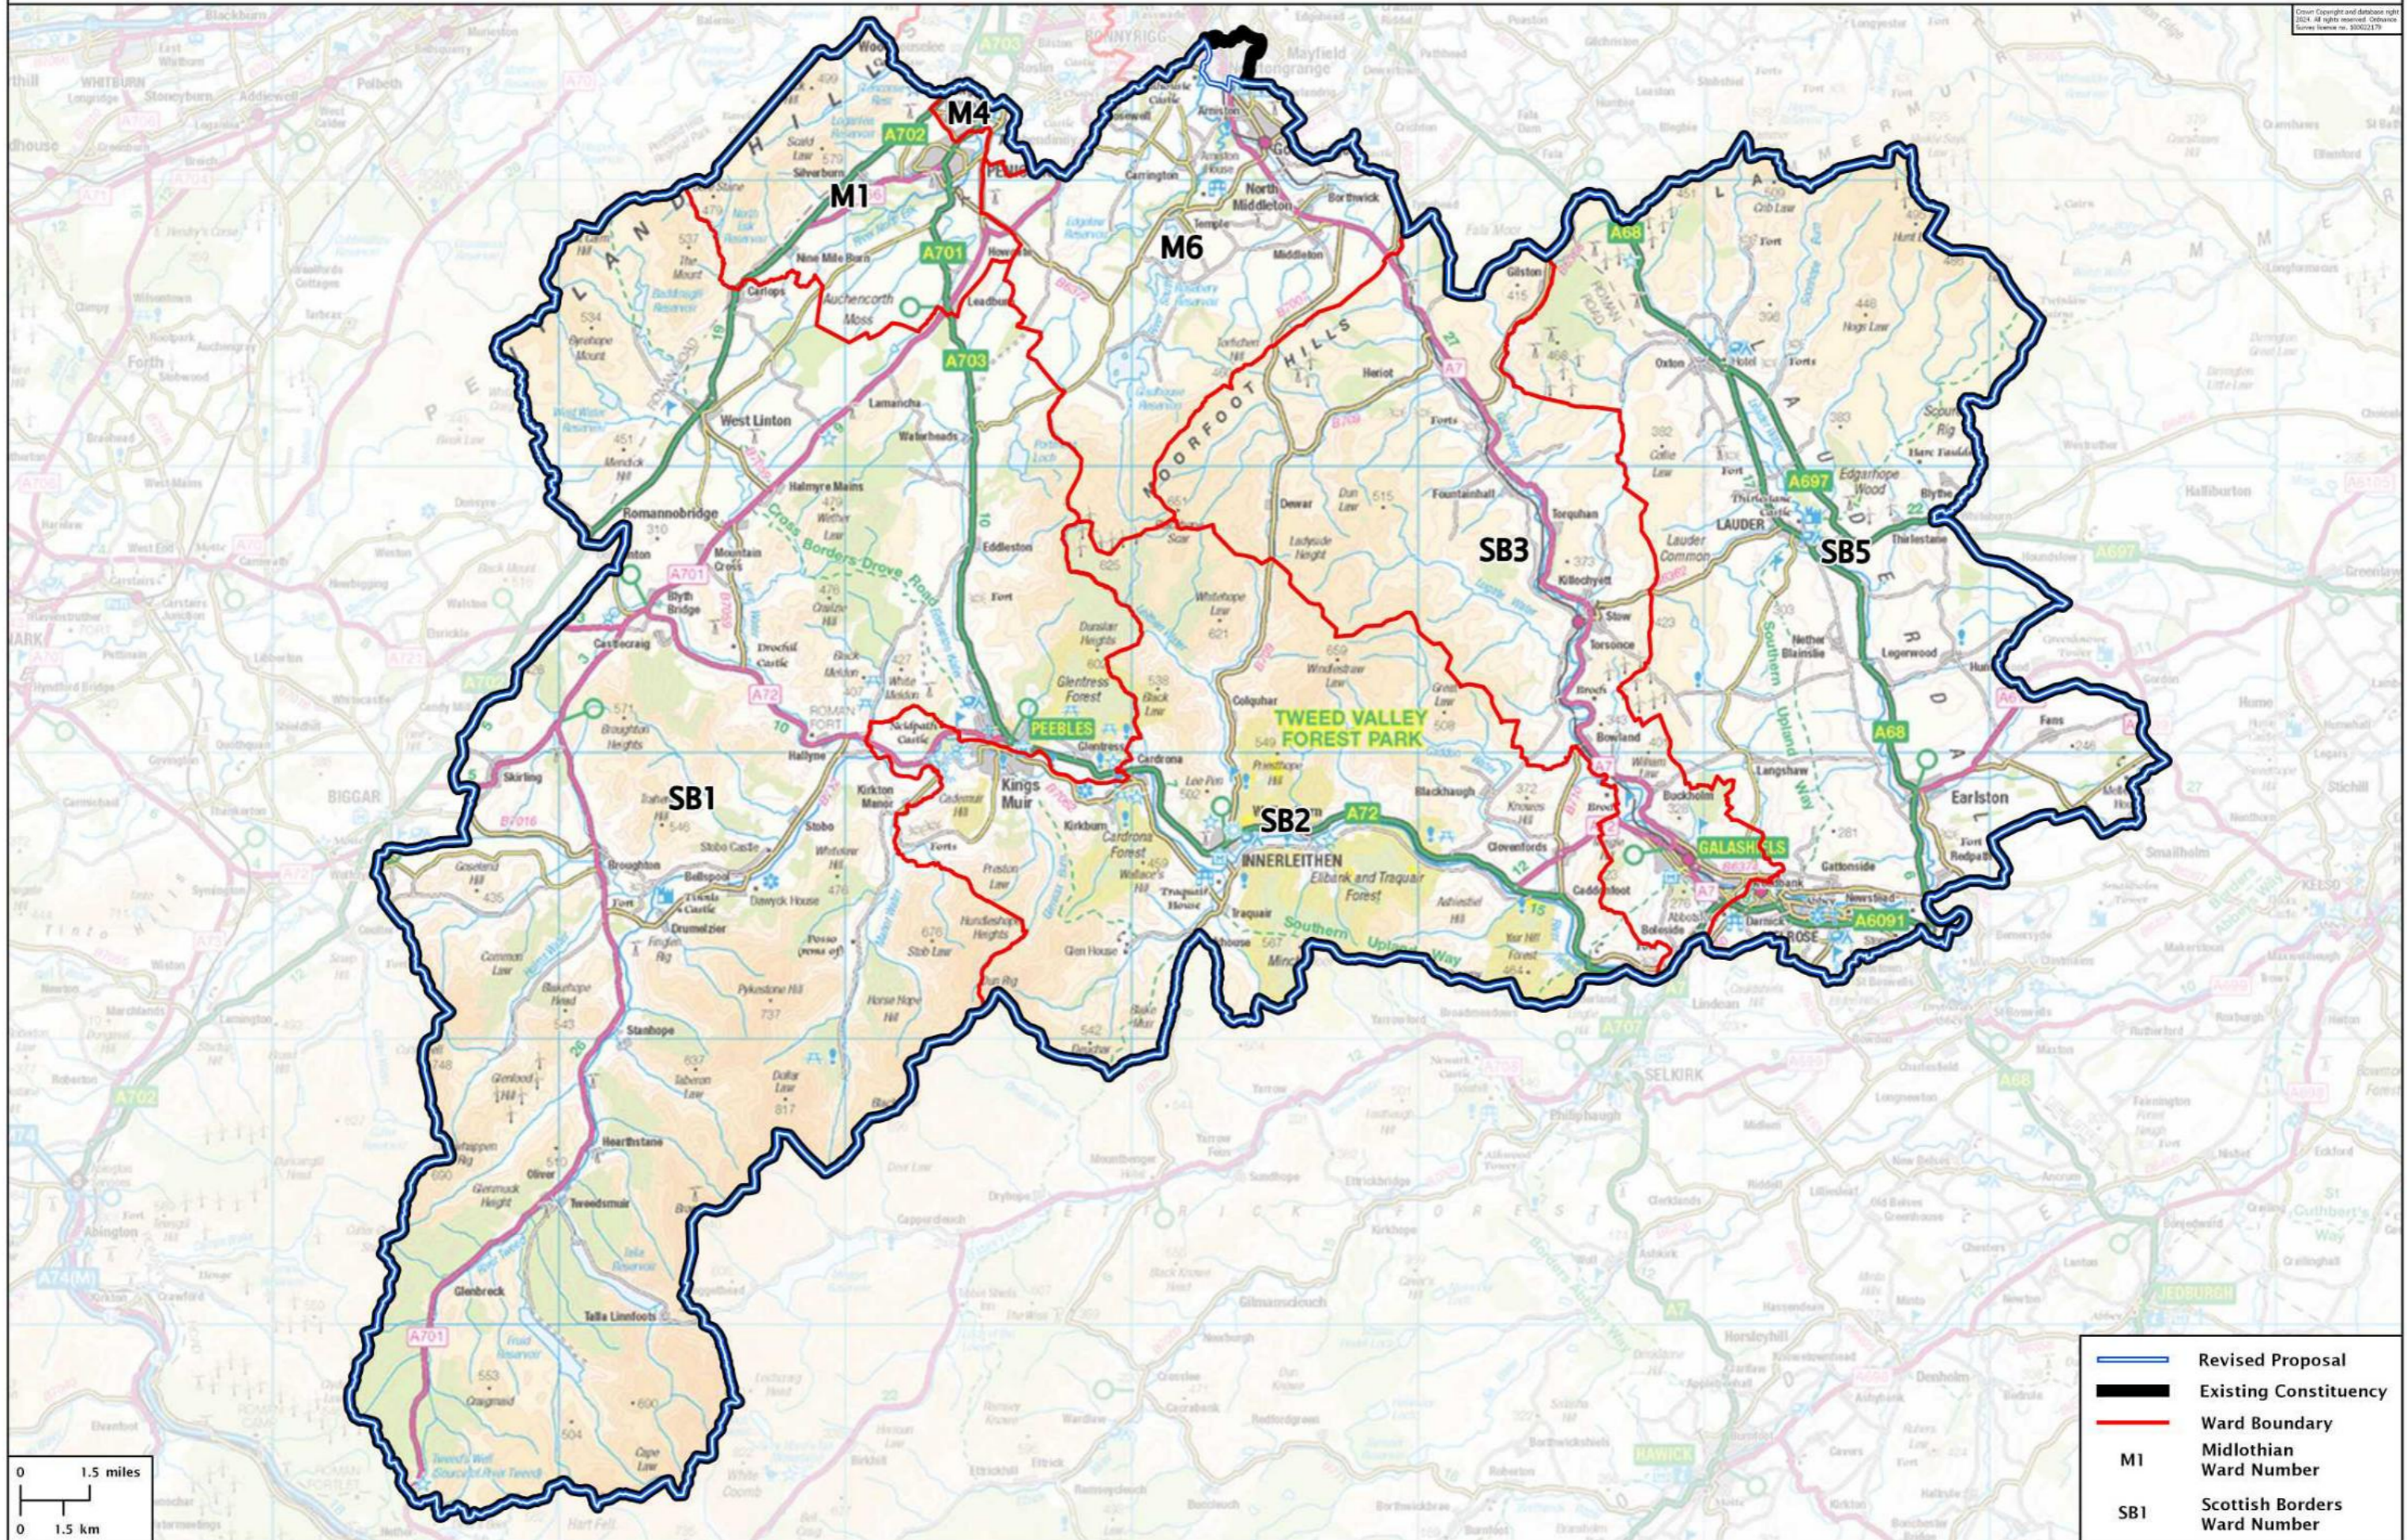

Second Review of Scottish Parliament Boundaries - Revised Proposals

Midlothian South, Tweeddale and Lauderdale County Constituency - Electorate 60,183