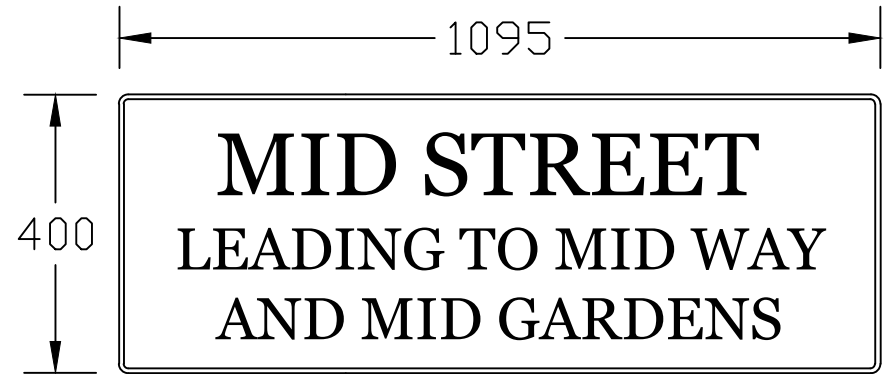

90mm LETTERS

90mm and 60mm LETTERS

**Notes:-**

Letters to be 90mm or 60mm high  
'Georgia' typeface to be used for text.

Reproduced by permission of Ordnance Survey on behalf of  
HMSO. © Crown copyright and database right (2009).  
All rights reserved.  
Ordnance Survey Licence Number 100023416.